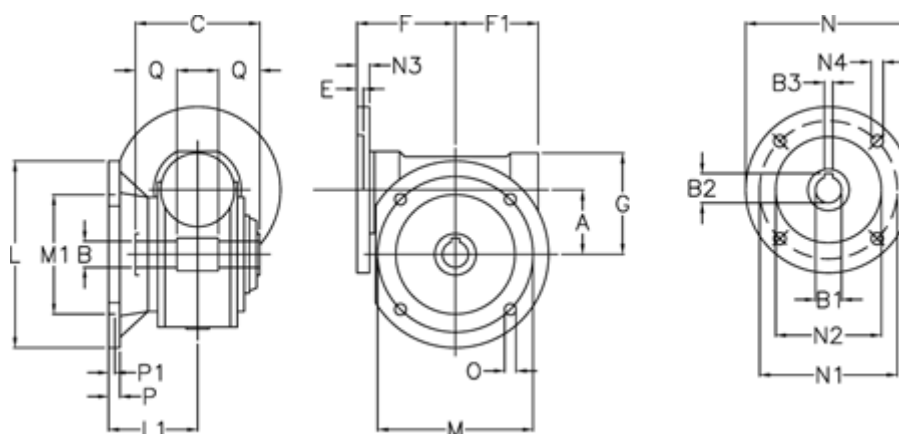

Article number: 3902185050555

Description: Worm gear  
VF 185-FC1-50-160B5, without lubrication

## Measures

A	= 185.4	F1	= 205	N2	= 250
B	= 60 H7	G	= 267	N3	= 18
B1 E7	= 42	L	= 400	N4	= 18
B2	= 45.3	L1	= 155.5	O	= 22
B3 H9	= 12	M	= 350	P	= 22
C	= 190	M1	= 280	P1	= 13
E	= 4	N	= 350	Q	= 65
F	= 217	N1	= 300		